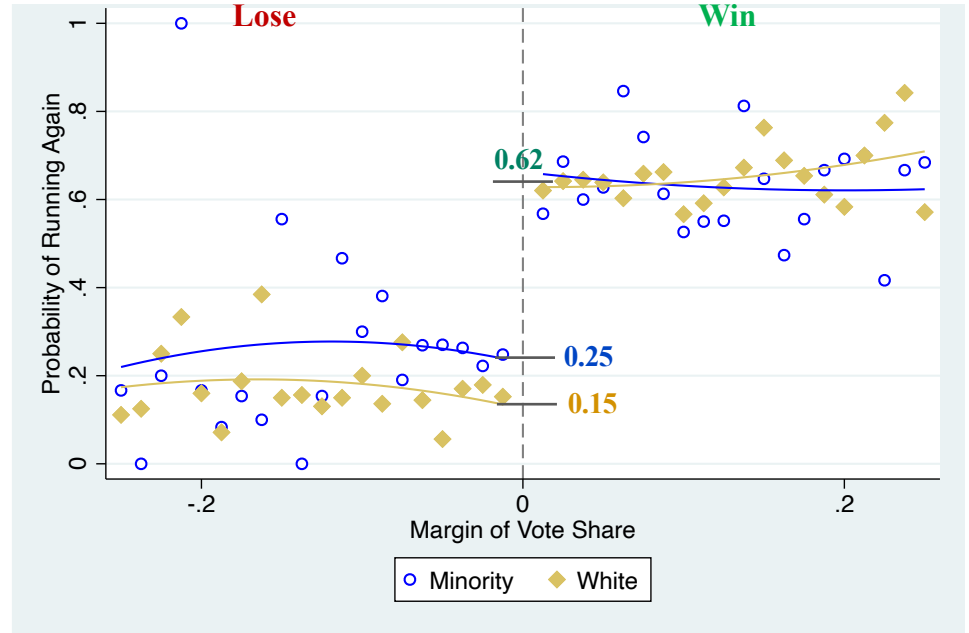

Racial Differences in Politician Persistence

Xiaohong Wang (GSPIA)

California Local Election Data 1995-2014

Minority candidates are more likely to run the election again after a loss.