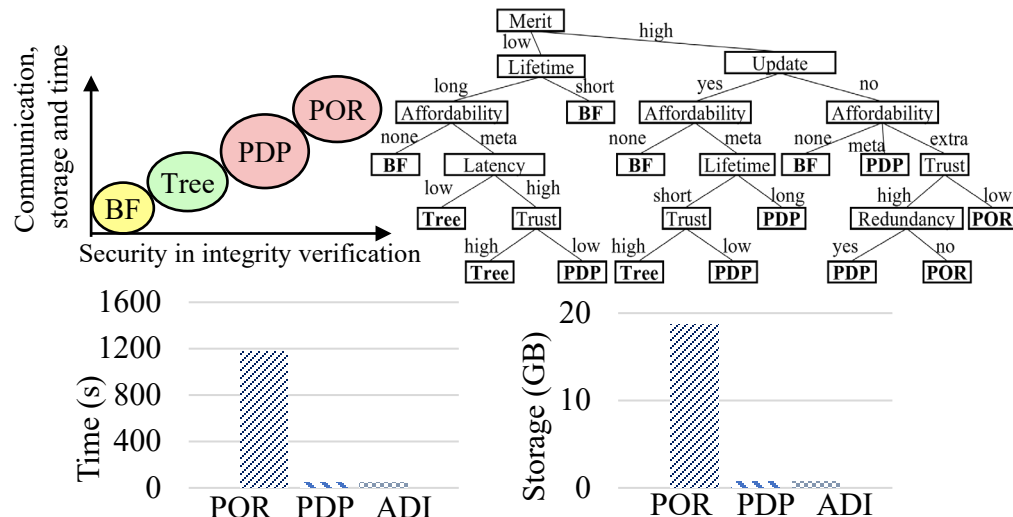

Contextual decision making and action enforcing applications in IoT using SDN

Maryam Karimi (mak322@pitt.edu)

SDN: Software Defined Network

SDP: Software Defined Perimeter

1. Wireless Traffic Management

Delay	Min	Mean	Max	Loss
Old	7.04	430	3133	6.25
New	7.13	277	2401	5.25

2. Ambit of Data Integrity

3. Ambit of Data Reliability